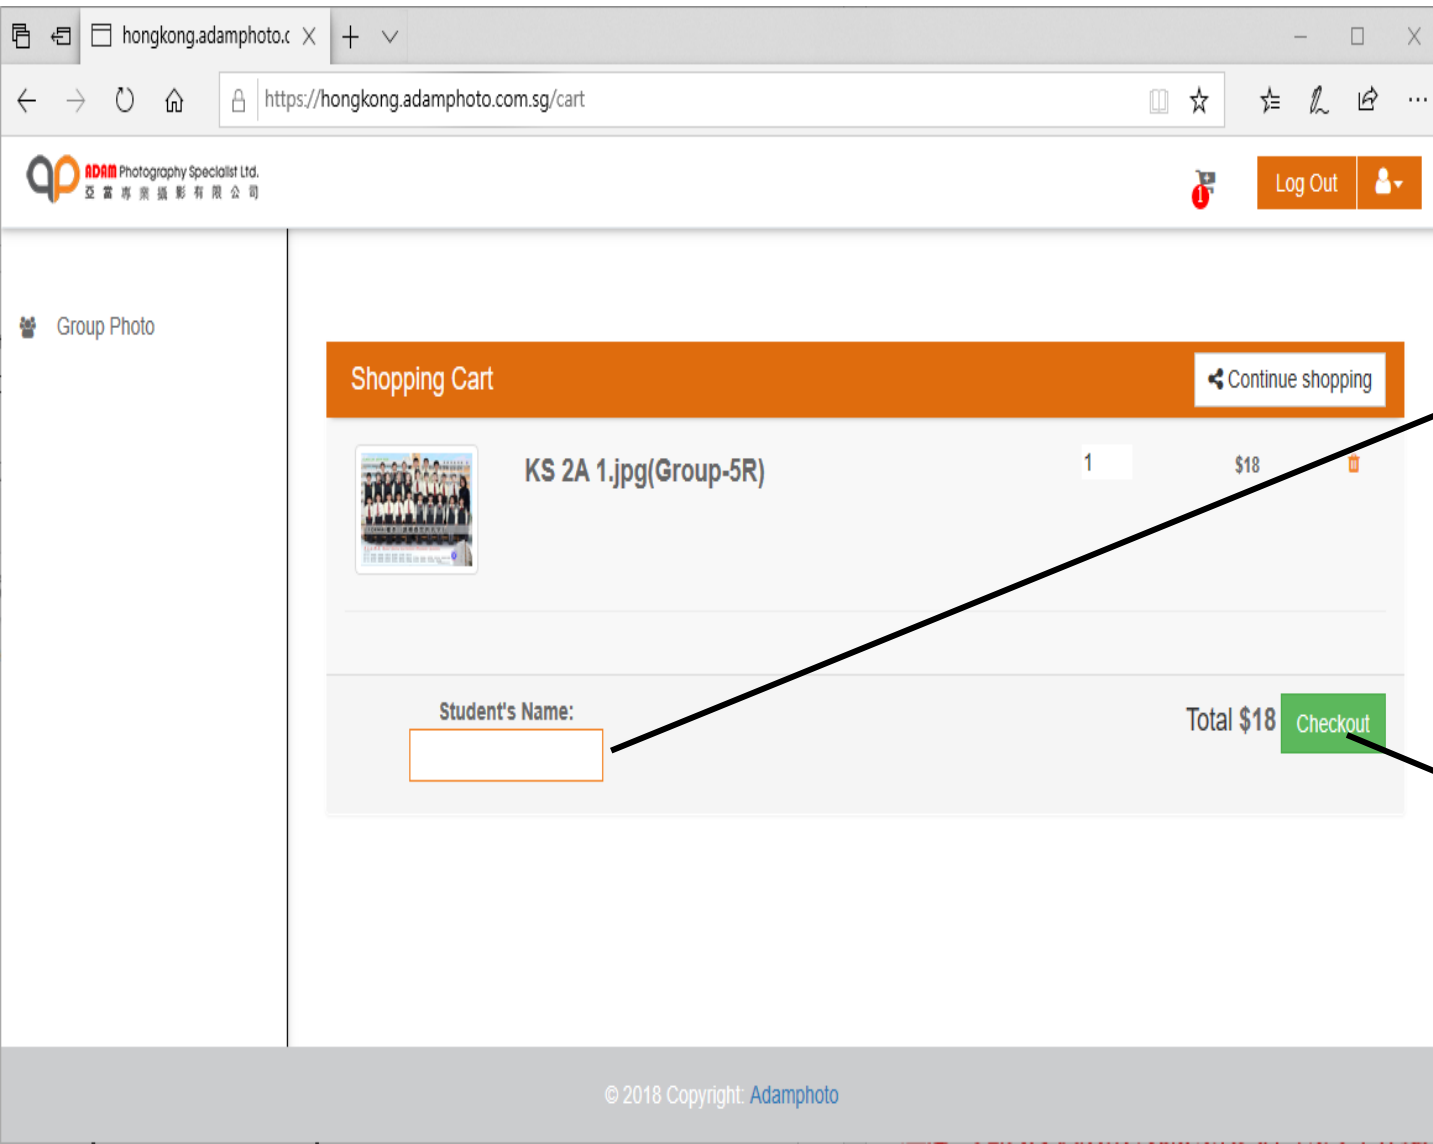

(9)第九步

Student's Name 輸入學生全名:

(10)第十步

Checkout 結賬

9. Student's Name

輸入學生名字

10. Checkout

結賬