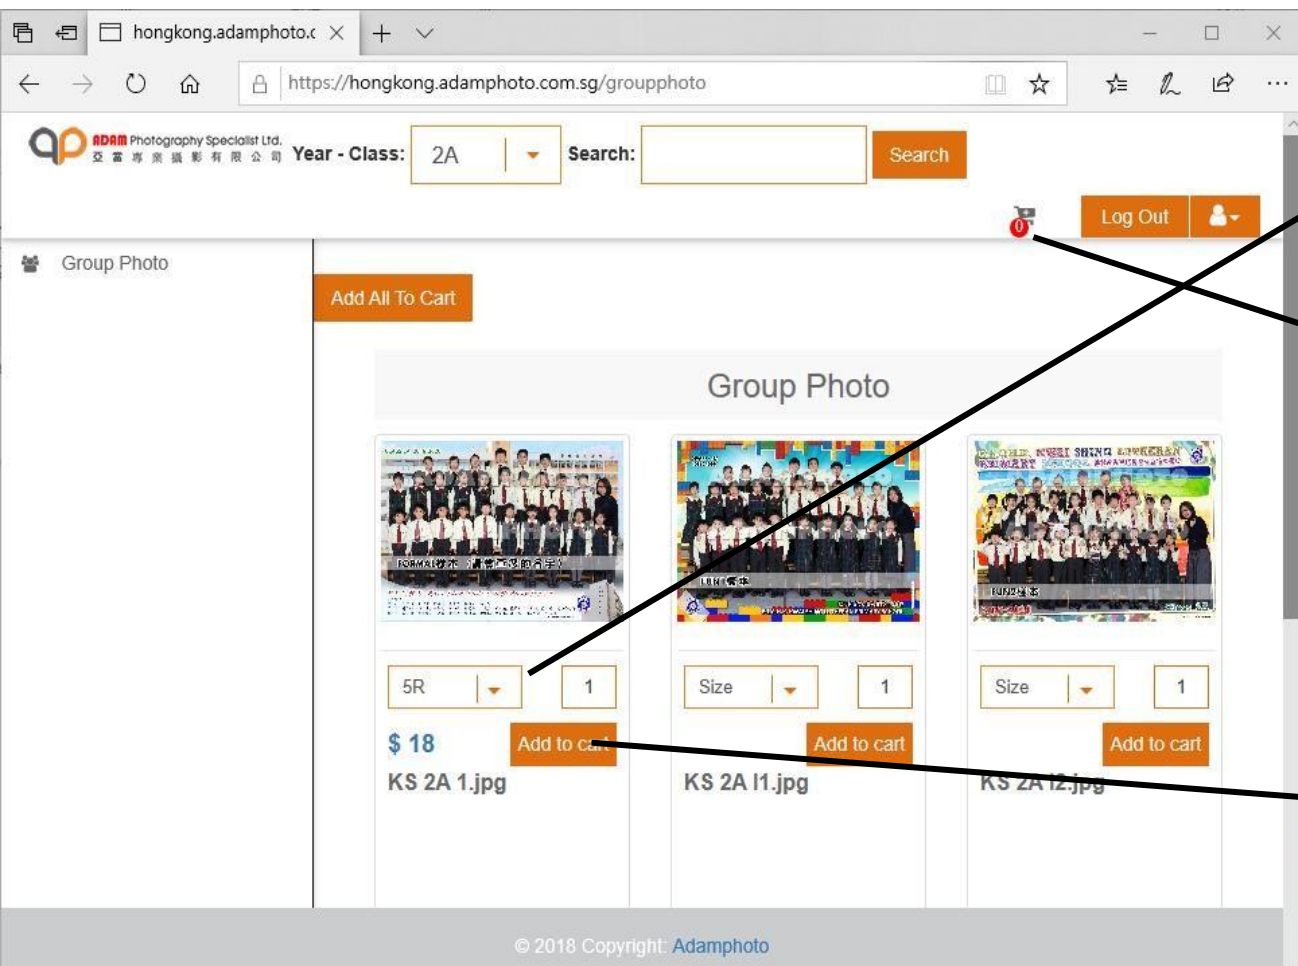

(5)第五步:

Select your class 選擇你的班別

The screenshot shows a web browser window with the URL <https://hongkong.adamphoto.com.sg/groupphoto>. The page header includes the Adam Photography Specialist Ltd. logo and the text "Year - Class:". A dropdown menu is open, displaying a list of classes from 1A to 6D. The class "2A" is currently selected and highlighted. To the right of the dropdown is a search bar with a "Search" button. Below the search bar are "Log Out" and user profile buttons. The main content area is titled "Group Photo" and contains a faint prompt "Please make some search!". The footer of the page reads "© 2018 Copyright: Adamphoto".

Year - Class:
select
1A
1B
1C
1D
2A
2B
2C
2D
3A
3B
3C
3D
4A
4B
4C
4D
5A
5B
5C
5D
6A
6B
6C
6D

5. Select your class
選擇你的班別

(6)第六步:

Select your photo and size 選擇你的照片-尺寸及數量

(7)第七步:

Add to cart 加入購物車

(8)第八步:

Click the cart for check out 到購物車結賬